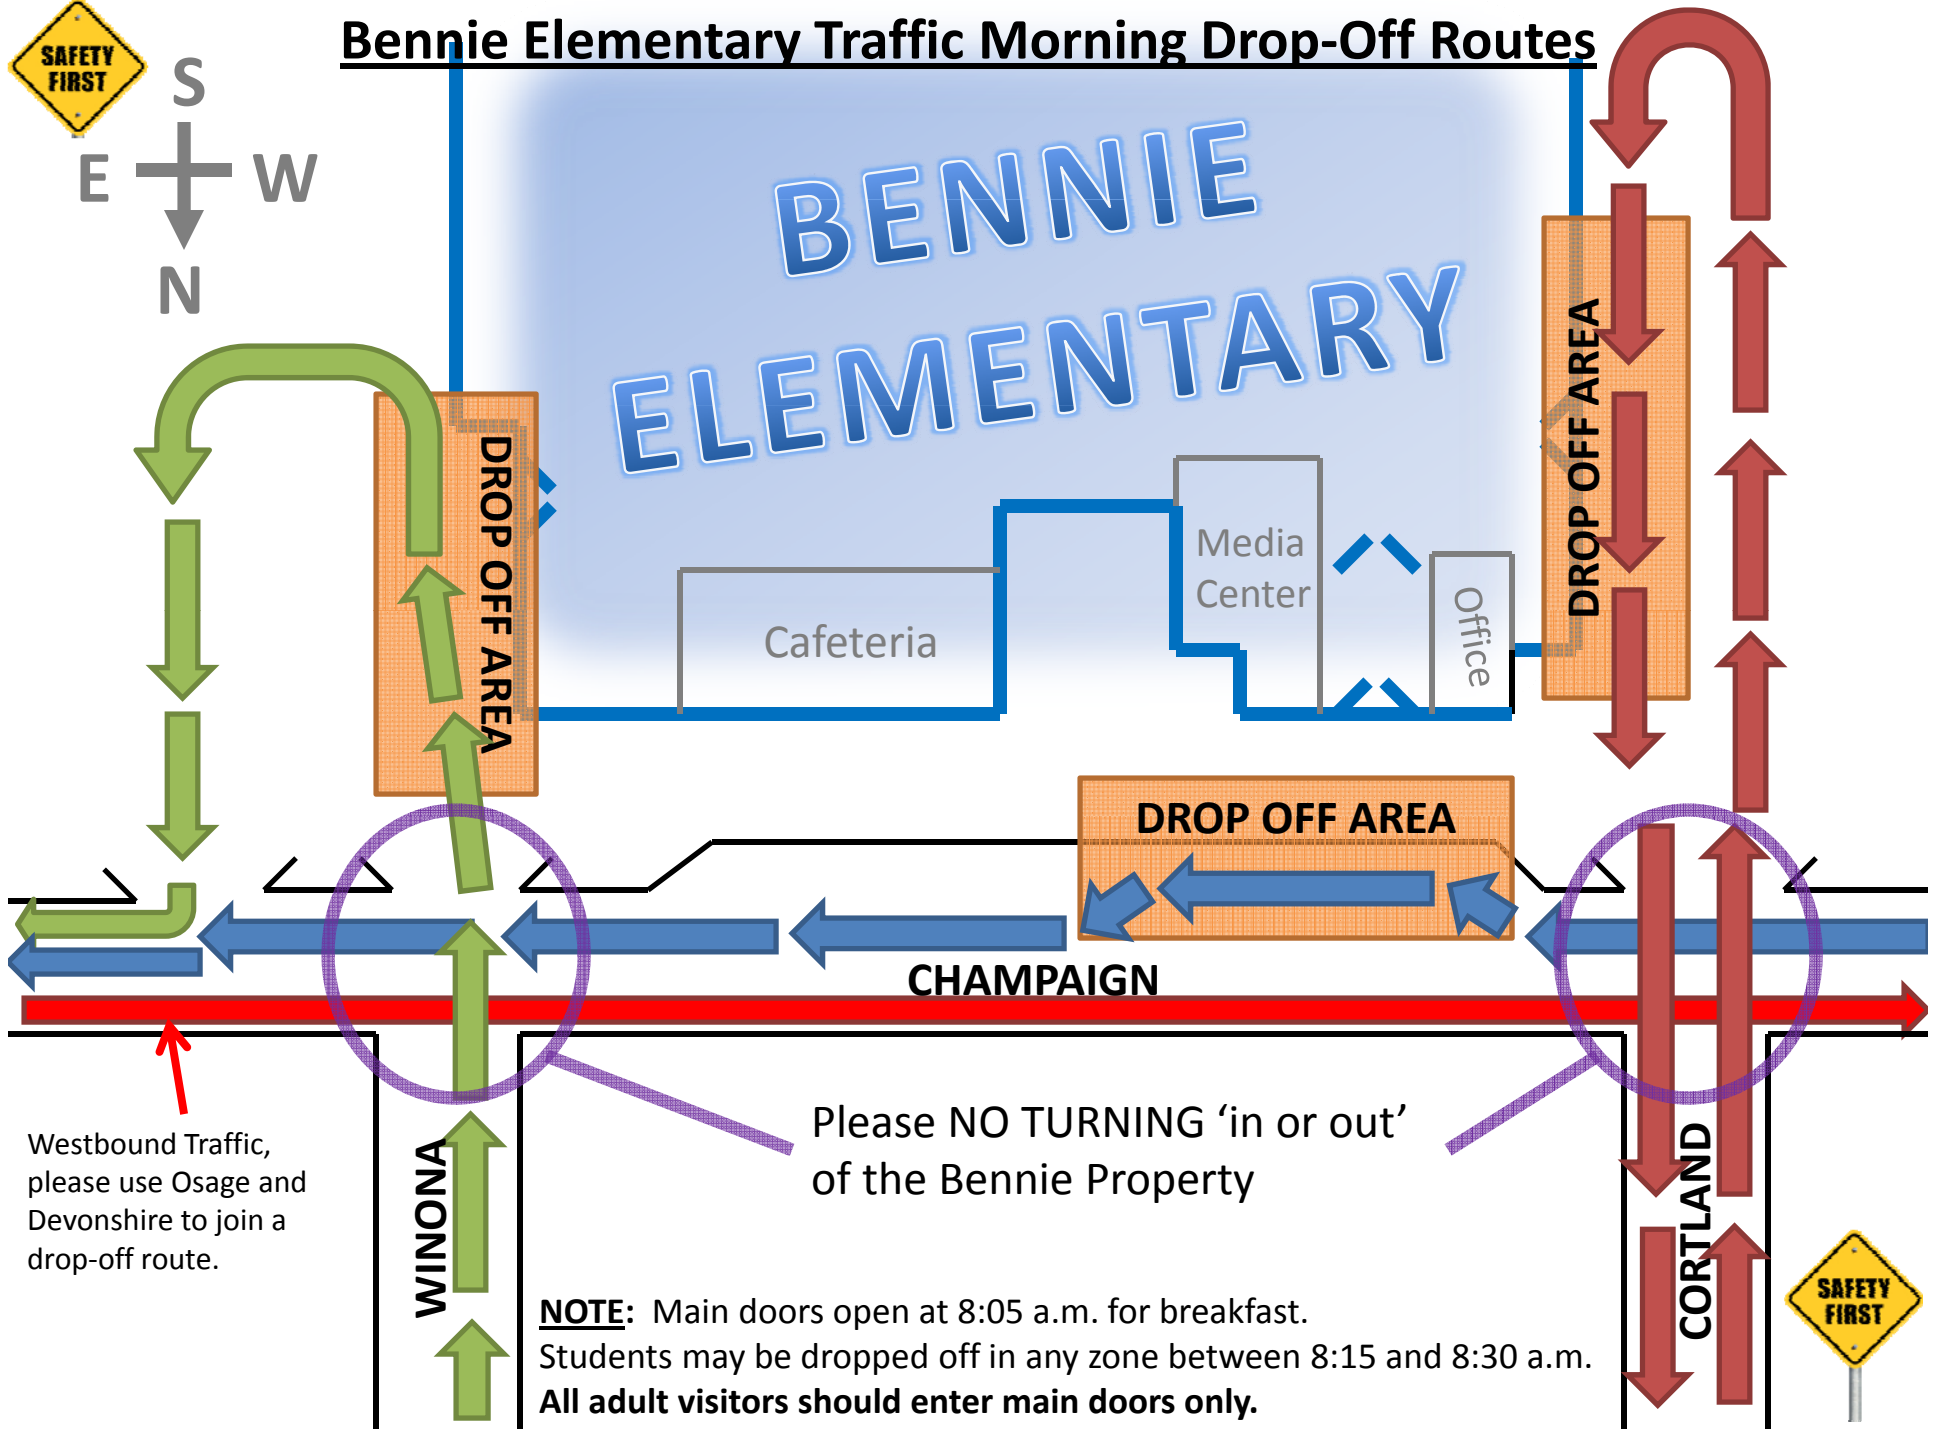

Bennie Elementary Traffic Morning Drop-Off Routes

BENNIE ELEMENTARY

Cafeteria

Media
Center

Office

DROP OFF AREA

DROP OFF AREA

DROP OFF AREA

CHAMPAIGN

WINONA

CORTLAND

Please NO TURNING 'in or out'
of the Bennie Property

NOTE: Main doors open at 8:05 a.m. for breakfast.
Students may be dropped off in any zone between 8:15 and 8:30 a.m.
All adult visitors should enter main doors only.

Westbound Traffic,
please use Osage and
Devonshire to join a
drop-off route.

Bennie Bobcat Says...

Please observe the traffic flow around Bennie.

- Do not remain parked in the "drop off" areas.
- Never drop your child off at the sidewalk as you pull into the parking lot.
- Students should exit cars by the curbside adjacent to the school.
- Make certain that children remain visible to moving vehicles.
- Please take the time to observe procedures and signs for the safety of all our children.